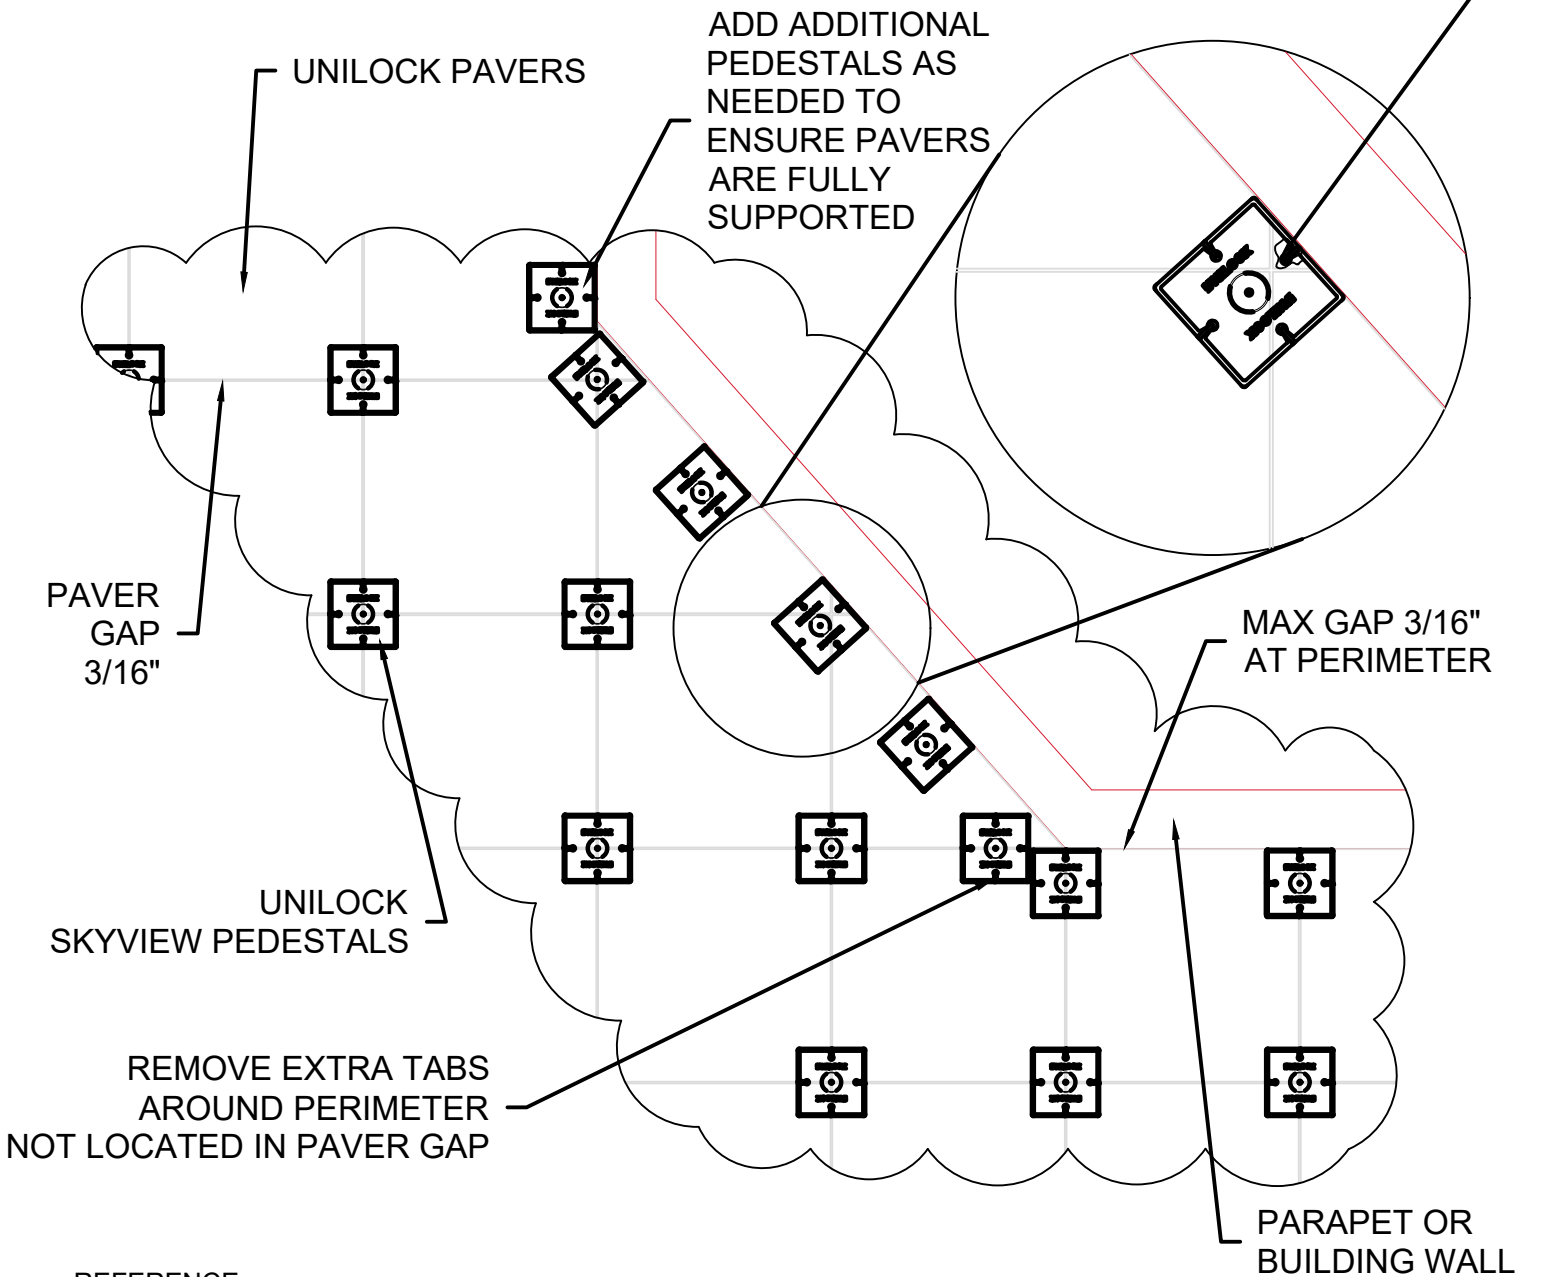

# ROOF DECK

REF: Unilock Diagonal Perimeter SkyView Pedestal Placement on Roof Deck.pdf

## CROSS SECTION

Unilock\_Diagonal Perimeter SkyView Pedestal Placement On Roof Deck

ADHERE SMALL CUT PAVERS TO TOPS OF PEDESTALS

### REFERENCE:

Unilock Perimeter SkyView Pedestal Placement Cut Paver Detail  
Unilock Perimeter SkyView Pedestal Placement Oversized Paver Detail

### Note:

This cross section is intended for preliminary design purposes only. Confirm site conditions and consult with a qualified design professional or installer prior to installation.

Drawing Not To Scale.