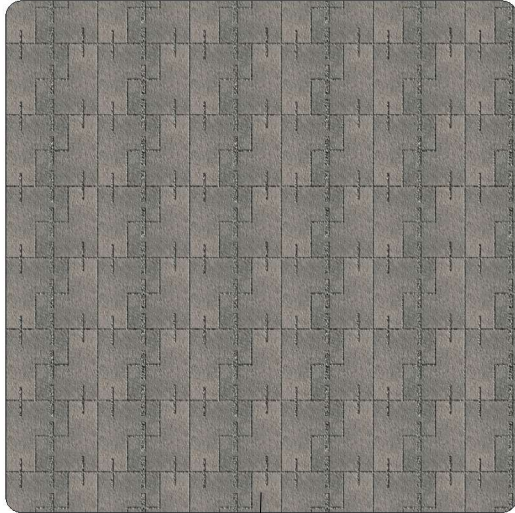

UNILOCK

DURAFLOW

Paver - Concrete - Unilock - Random x
3-1/8" - Pattern A - DuraFlow - Granite -
Classic Standard Finish

**HOW TO
TRANSFER
MATERIALS**

**HOW TO
RELINK
MATERIALS**

UNILOCK

NEW ENGLAND, NEW YORK, MID-ATLANTIC, OHIO VALLEY, MIDWEST, ONTARIO, QUEBEC
1-800-UNILOCK
[HTTPS://UNILOCK.COM/CONTACTS/](https://unilock.com/contacts/)
[HTTPS://UNILOCK.COM/](https://unilock.com/)