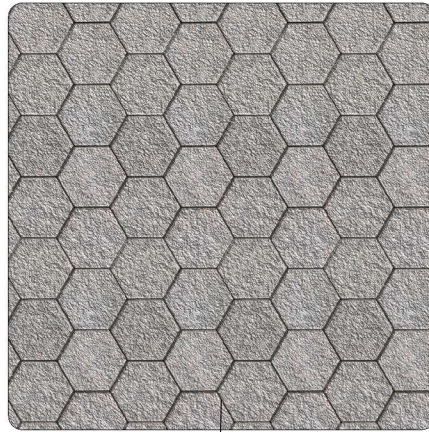

Paver - Concrete - Unilock - 8" x 8" x 2-3/4" - Hexagon - Granito - Notte - Granito Bold Mottled Finish

Paver - Concrete - Unilock - 8" x 8" x 2-3/4" - Hexagon - Granito - Sabia - Granito Bold Mottled Finish