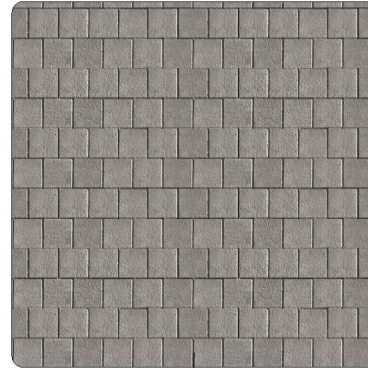

**HOW TO
TRANSFER
MATERIALS**

**HOW TO
RELINK
MATERIALS**

UNILOCK

NEW ENGLAND, NEW YORK, MID-ATLANTIC, OHIO VALLEY, MIDWEST, ONTARIO, QUEBEC
1-800-UNILOCK
[HTTPS://UNILOCK.COM/CONTACTS/](https://unilock.com/contacts/)
[HTTPS://UNILOCK.COM/](https://unilock.com/)

UNILOCK®
DESIGNED TO CONNECT.™