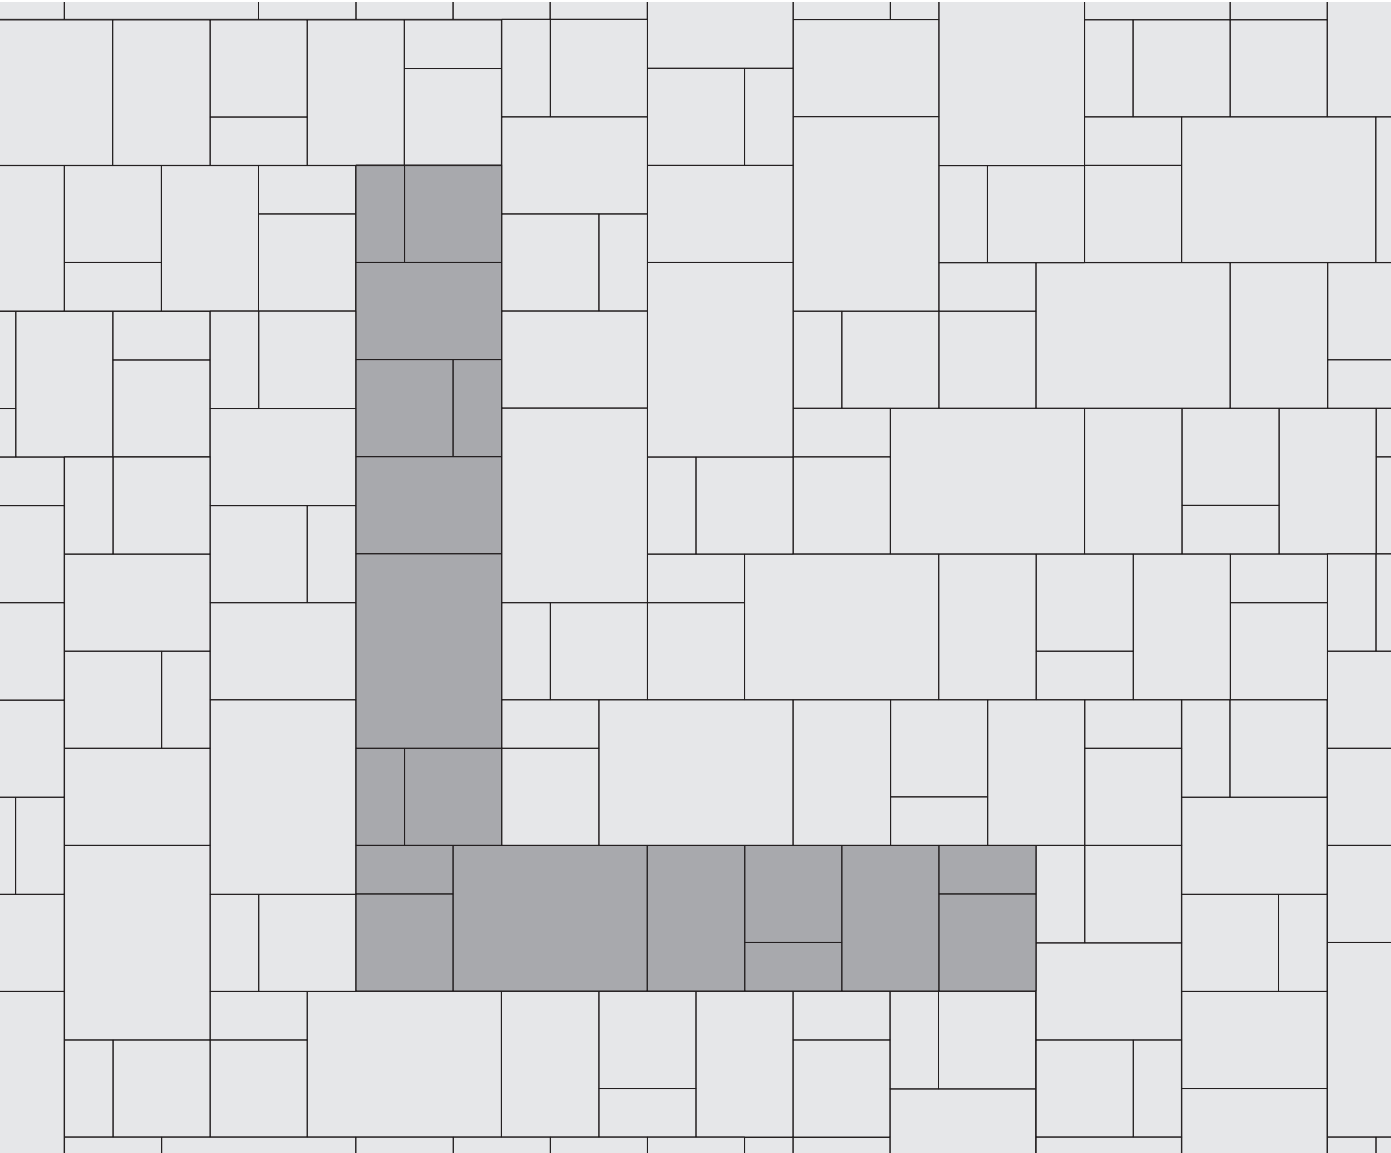

BEACON HILL™ Flagstone/Smooth

PATTERN E

71.5% Random 28.5% 21 x 35"

Shaded area represents repeatable pattern.

NOTE: Some patterns may not necessarily reflect the percentages of stone sizes within a particular bundle configuration. In some cases you may have extras in one or more of the sizes. This must be accounted for in your planning and design.